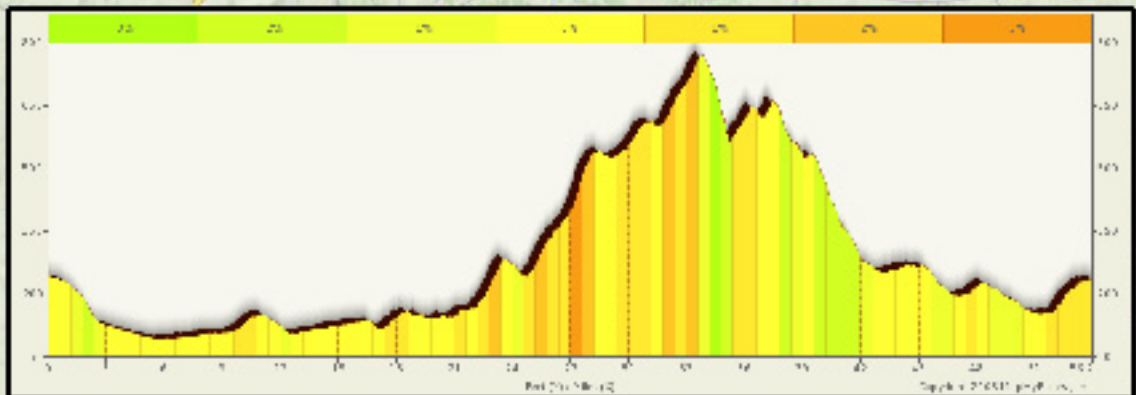

TBF HIT IV - 56 mile bike course

start elevation - 252 feet

max elevation - 846 feet

total elevation - 1106 feet

-  start/finish
-  direction
-  bike aid