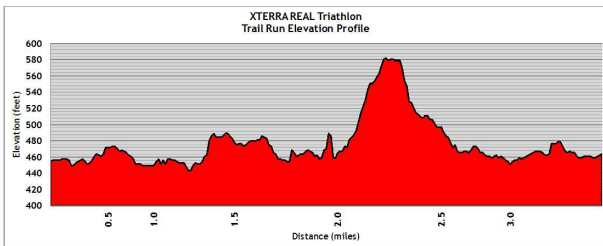

XTERRA REAL Mountain Bike Triathlon

1/2 mile swim -- 16 mile MTB -- 3.5 mile trail run

Trail Run Course

Race Course

8 mile MTB course
3.5 mile trail run

MTB Start
MTB Finish

Roads and Trails

Multi Use
Horse/Hike
ADA Trail
Unknown
Paved Road

Run Start
Run Finish
Transition Zone
Swim Start
Race Direction

Contours

20 ft
100 ft

Mile Marker
The Lookout